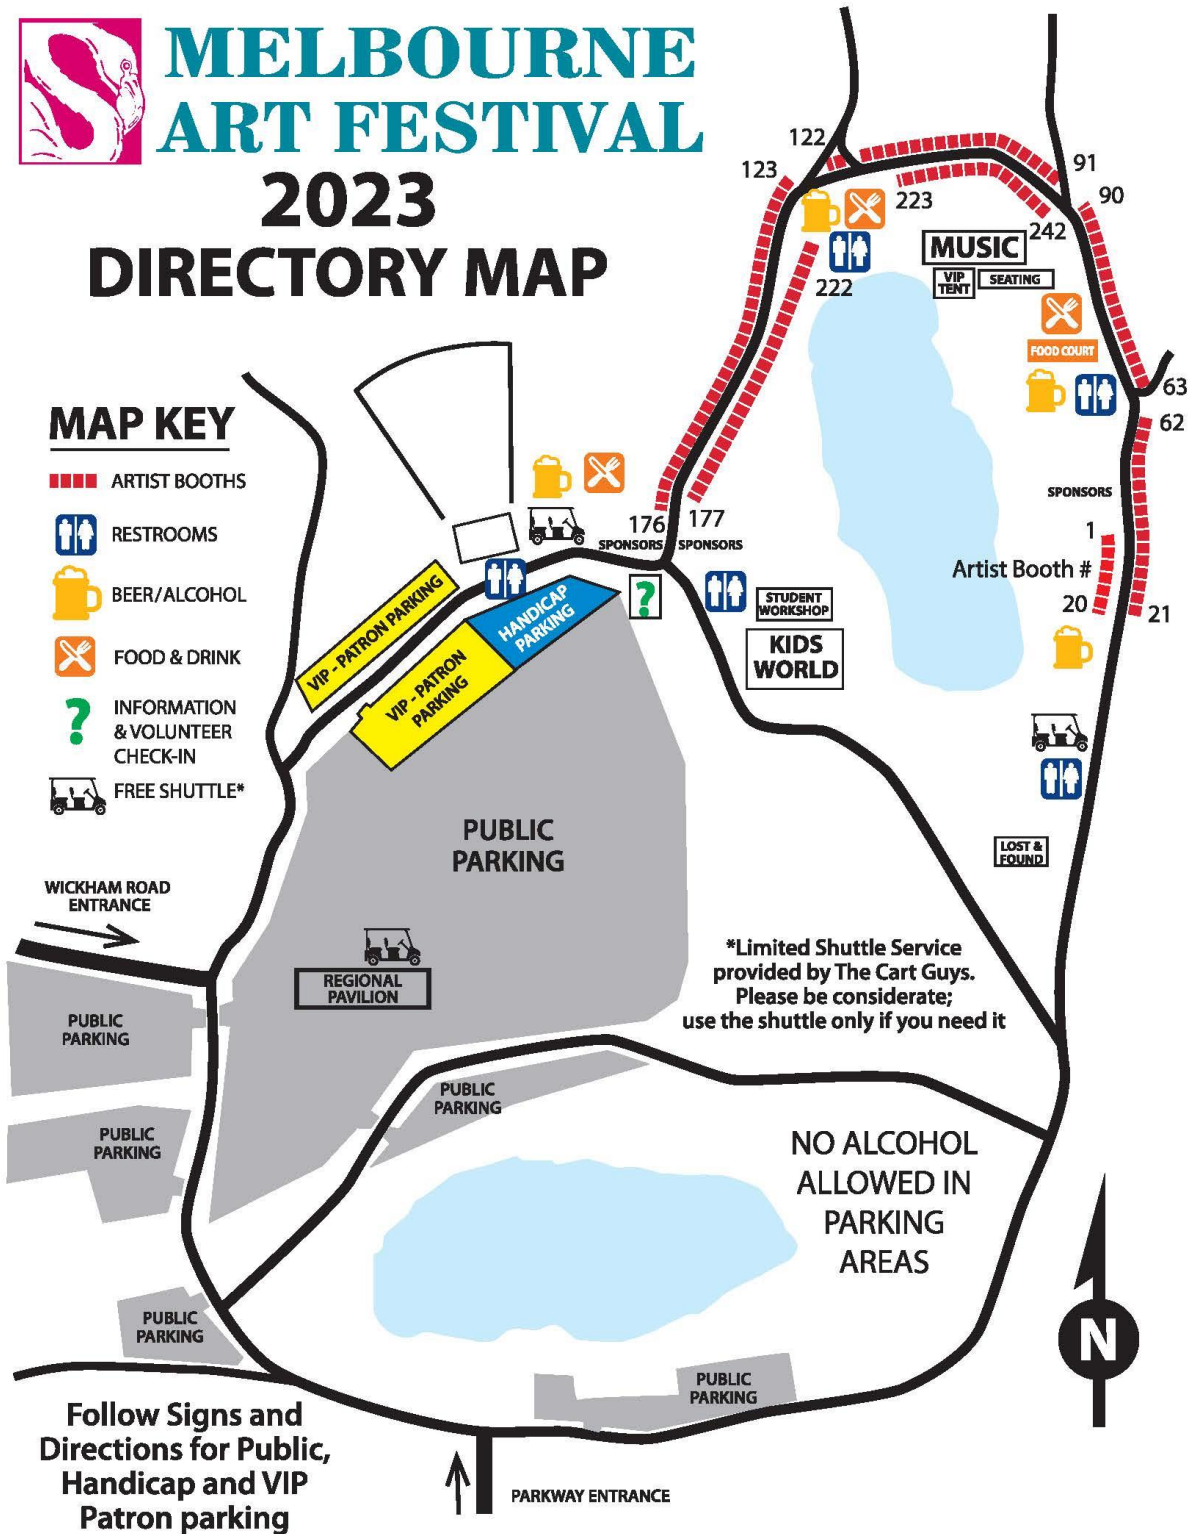

# MELBOURNE ART FESTIVAL

## 2023 DIRECTORY MAP

### MAP KEY

- ARTIST BOOTHS
- RESTROOMS
- BEER/ALCOHOL
- FOOD & DRINK
- INFORMATION & VOLUNTEER CHECK-IN
- FREE SHUTTLE\*

Follow Signs and Directions for Public, Handicap and VIP Patron parking

\*Limited Shuttle Service provided by The Cart Guys. Please be considerate; use the shuttle only if you need it

NO ALCOHOL ALLOWED IN PARKING AREAS