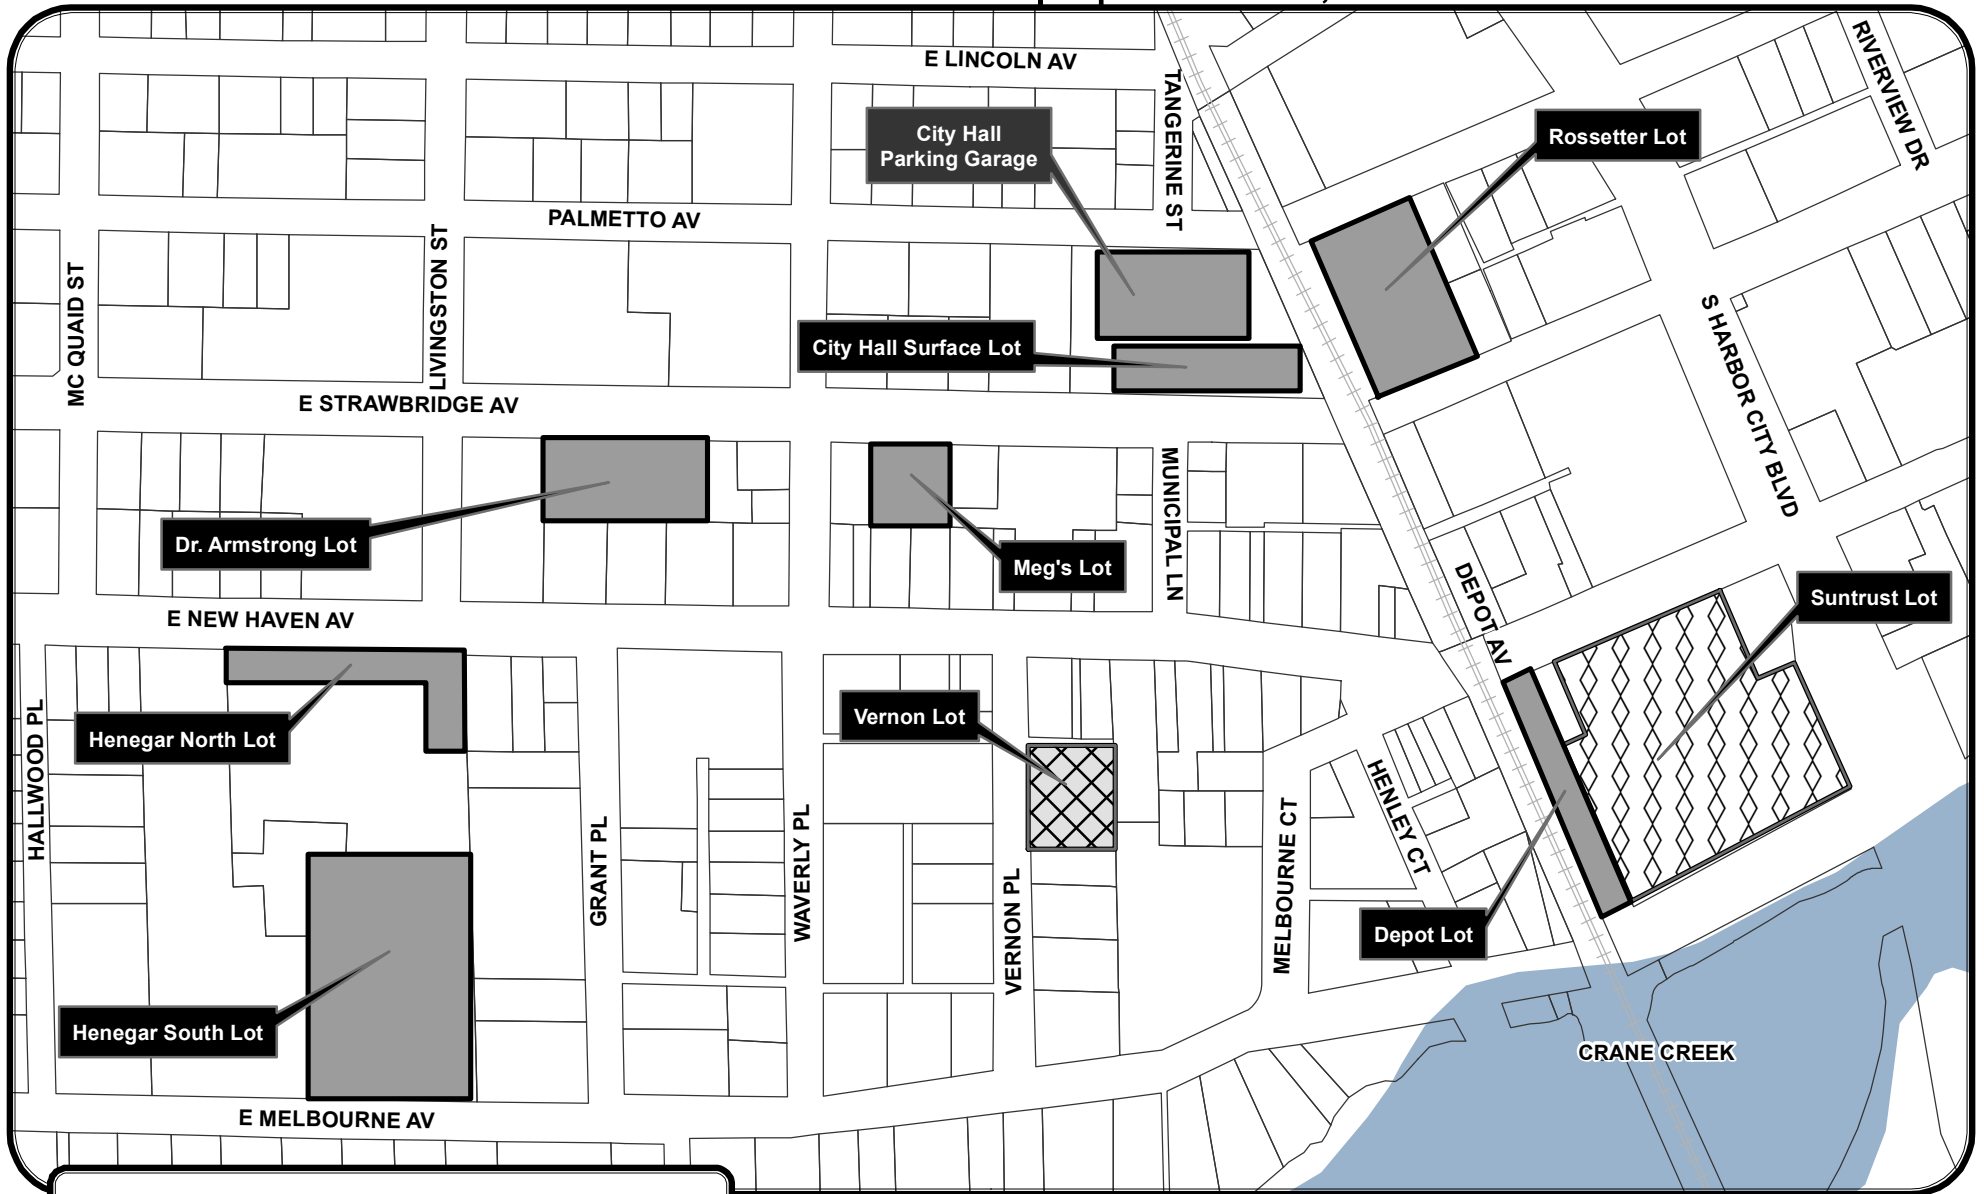

Special Event Parking in Public Lots

Melbourne Art Fest | April 25-26, 2015

Legend

-  Free Parking
-  Special Event Paid Parking (\$5)
-  Reserved Patron Parking
-  Parcel

Title: Melbourne Art Fest | April 25-26, 2015
 Department: City of Melbourne Planning & Economic Development Department
 Prepared By: Community Development
 Last Updated: 4/21/2015 3:27:05 PM

Map Location: G:\PZ\Kelly\GIS\ArcGIS Maps\Parking\Melbourne Art Fest 2015.mxd

Illustrative purposes only.
 No warranties, expressed or implied, are provided for the property records and mapping data herein, or for their use or interpretation by the User. The City of Melbourne assumes no liability for any damages, losses, costs or expenses, including but not limited to attorney's fees, arising from any User's use or misuse of the property records or mapping data provided herein.