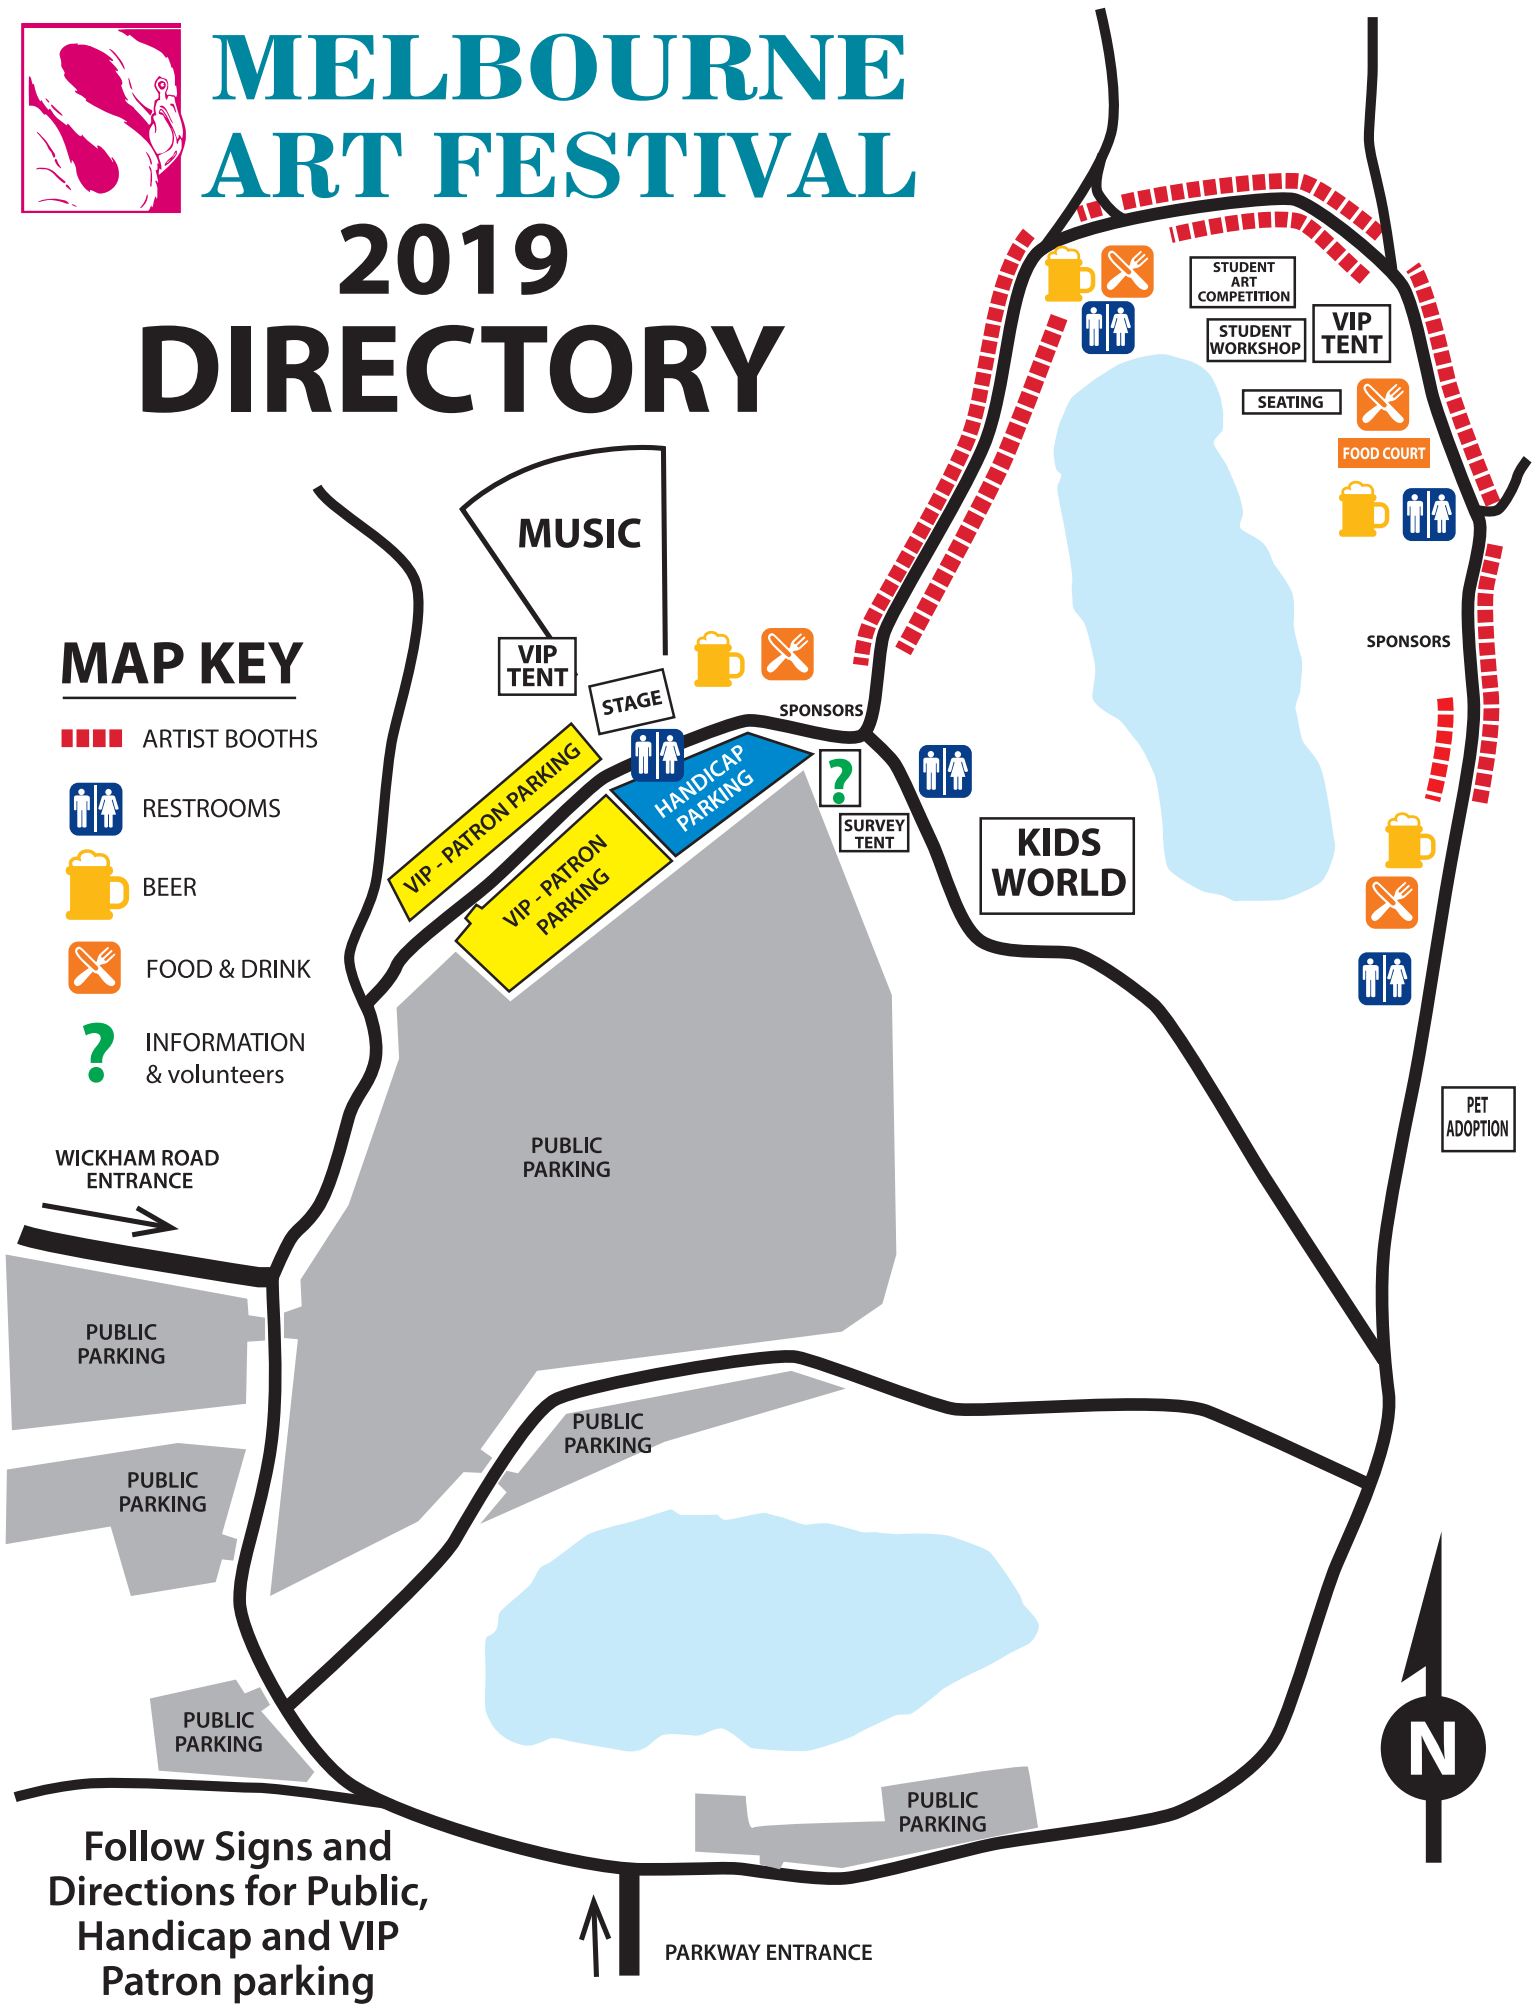

MELBOURNE ART FESTIVAL

2019 DIRECTORY

MAP KEY

-  ARTIST BOOTHS
-  RESTROOMS
-  BEER
-  FOOD & DRINK
-  INFORMATION & volunteers

Follow Signs and Directions for Public, Handicap and VIP Patron parking

PARKWAY ENTRANCE